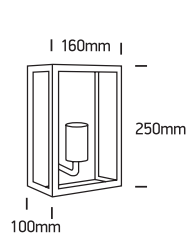

INSTALLATION MANUAL

67406, 67406A

100-240V | E27 | 40W | IP43 | Stainless steel 201 + glass

67406

67406A

Warnings:

1. Make sure that the product is installed properly before connecting to electricity.
2. Do not cover the fitting.
3. Maintenance and installation should only be carried out by a professional electrician.