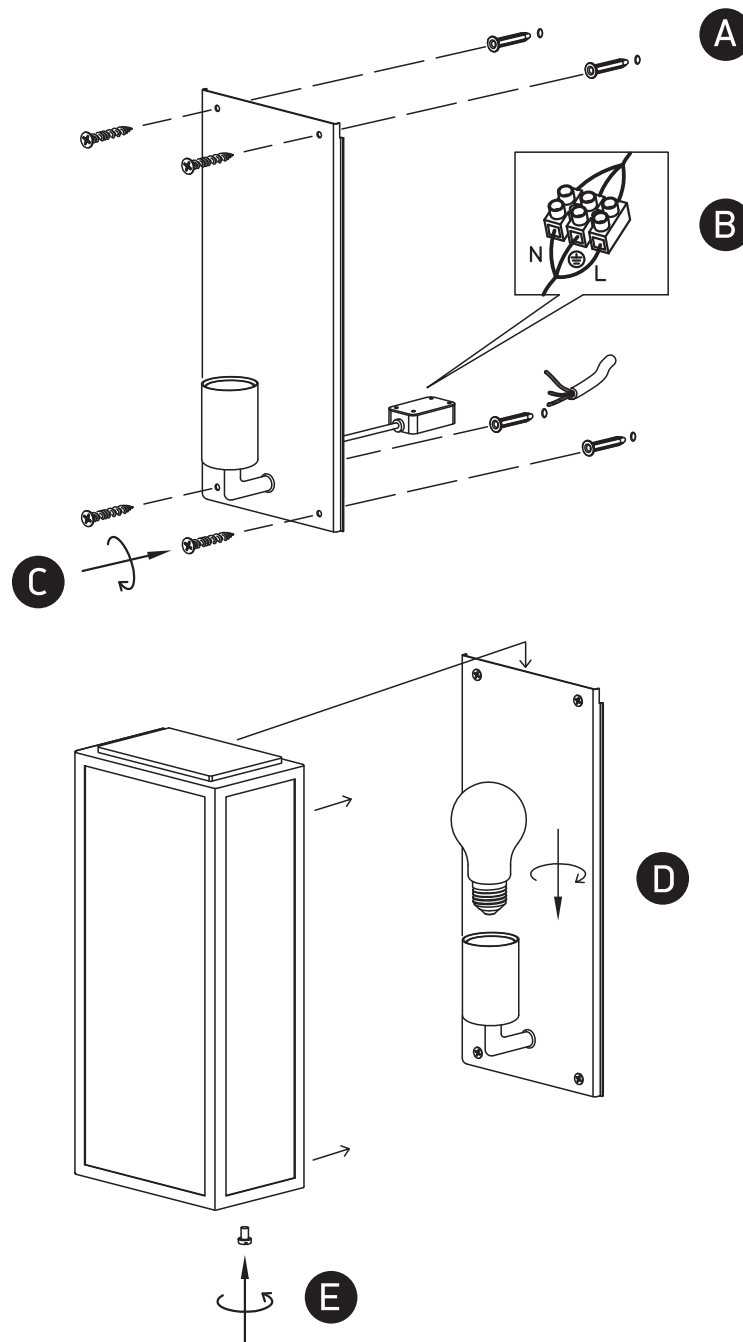

INSTALLATION MANUAL

67406, 67406A

100-240V | E27 | 40W | IP43 | Stainless steel 201 + glass

67406

67406A

Warnings:

1. Make sure that the product is installed properly before connecting to electricity.
2. Do not cover the fitting.
3. Maintenance and installation should only be carried out by a professional electrician.