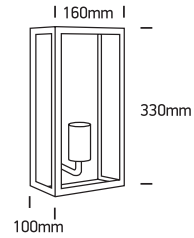

INSTALLATION MANUAL

67406, 67406A

100-240V | E27 | 40W | IP43 | Stainless steel 201 + glass

67406

67406A

Warnings:

1. Make sure that the product is installed properly before connecting to electricity.
2. Do not cover the fitting.
3. Maintenance and installation should only be carried out by a professional electrician.