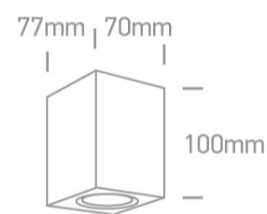

13 Wall & Ceiling>The GU10 Outdoor Cube Lights Die cast

67426/W

7W MR16 GU10 Die Cast, GU10 Outdoor Cube Lights.

Complies with standard EN60598-1 and any other specific standards.

Downloads

Dimensions

Physical Specification

Item Group	13 Wall & Ceiling
Family	The GU10 Outdoor Cube Lights Die cast
Order Code	67426/W
Colour	White
Material	Die Cast
Shape	Circular
Surface Wall	Yes
Indoor	Yes
Outdoor	Yes
Adjustable	No

Electrical Characteristics