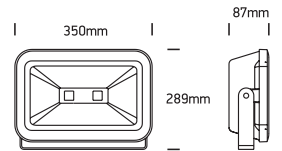

INSTALLATION MANUAL

7028A, 7028AB, 7028B, 7028C, 7028E

ecofloodlight

Ra>70

one
LIGHT

100-240V | 10W / 20W / 30W / 50W / 100W | IP65 | Die cast | Adjustable

Complete with driver.

7028A

7028AB

7028B

7028C

7028E

Warnings:

1. Make sure that the product is installed properly before connecting to electricity.
2. Do not cover the fitting.
3. Maintenance and installation should only be carried out by a professional electrician.