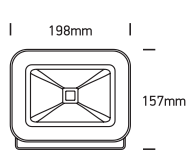

INSTALLATION MANUAL

7028A, 7028AB, 7028B, 7028C, 7028E

ecofloodlight

Ra>70

one
LIGHT

100-240V | 10W / 20W / 30W / 50W / 100W | IP65 | Die cast | Adjustable

Complete with driver.

7028A

7028AB

7028B

7028C

7028E

Warnings:

1. Make sure that the product is installed properly before connecting to electricity.
2. Do not cover the fitting.
3. Maintenance and installation should only be carried out by a professional electrician.