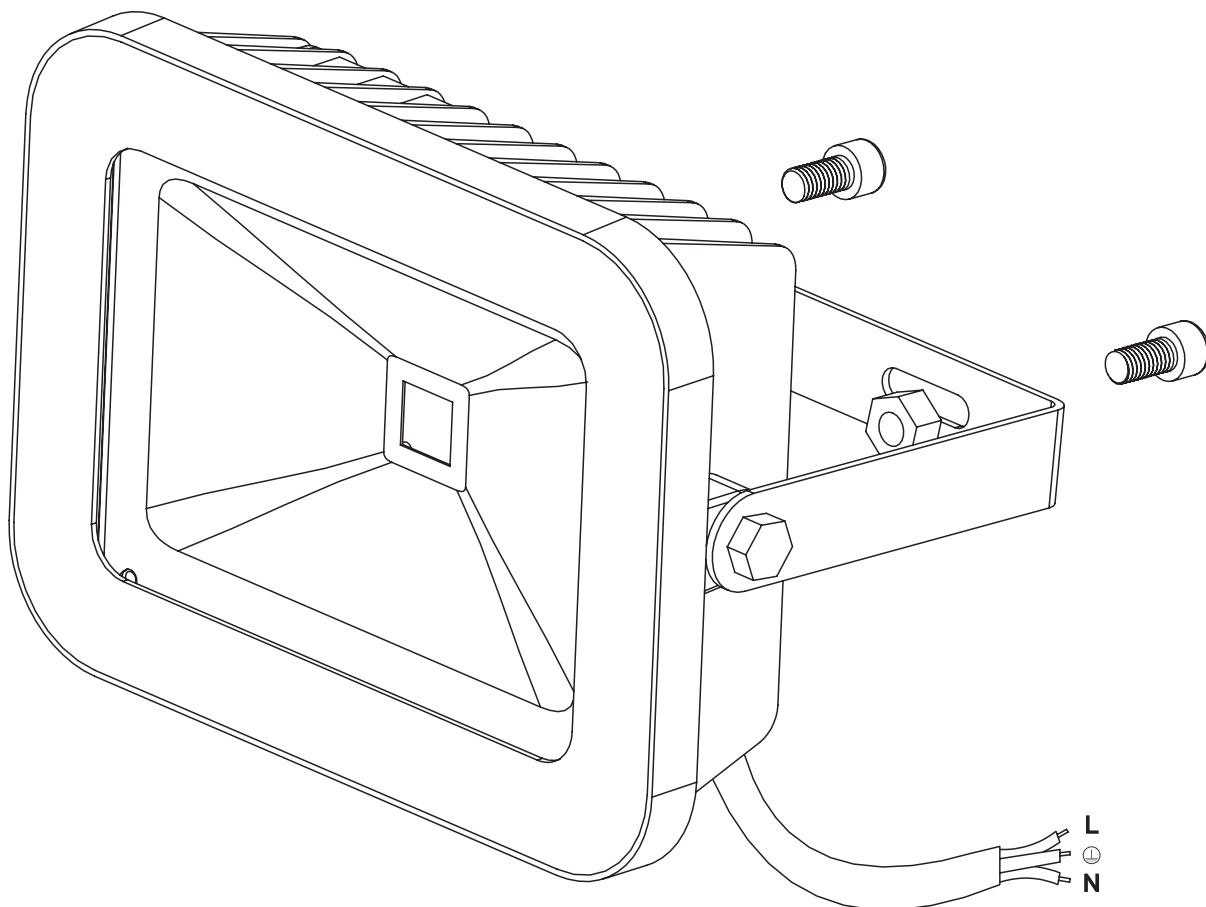

INSTALLATION MANUAL

7028A, 7028AB, 7028B, 7028C, 7028E

ecofloodlight

Ra>70

one
LIGHT

100-240V | 10W / 20W / 30W / 50W / 100W | IP65 | Die cast | Adjustable

Complete with driver.

7028A

7028AB

7028B

7028C

7028E

Warnings:

1. Make sure that the product is installed properly before connecting to electricity.
2. Do not cover the fitting.
3. Maintenance and installation should only be carried out by a professional electrician.