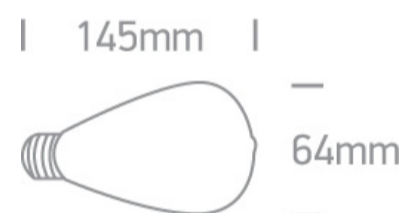

Downloads

Dimensions

Physical Specification

Item Group

25 Lamps

Family

Retro Amber Lamps LED Dimmable

Order Code

9G04RAD/A/E

Shape

Circular

Height

145mm

Diameter

64mm

Electrical Characteristics