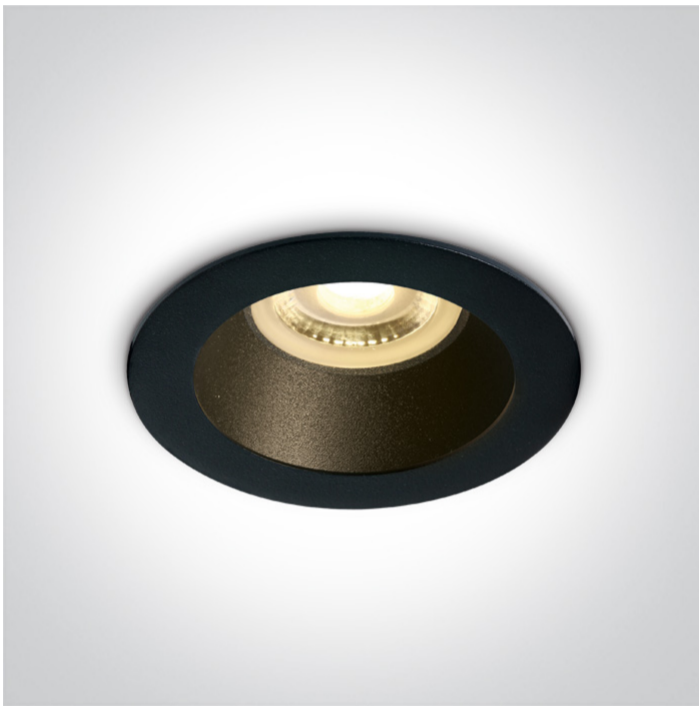

01 Recessed Spots Fixed > The Chill Out Range Round

## 10105M/B/B

Black Body Black Reflector Dark Light Recessed MR16 spot with GU10 lampholder.

Complies with standard EN60598-1 and any other specific standards.

### Physical Specification

Product Type	Fitting
Item Group	01 Recessed Spots Fixed
Family	The Chill Out Range Round
Order Code	10105M/B/B
Colour	Black
Material	Aluminium
Shape	Circular
Height	37mm
Diameter	79mm
Cutout Hole Diameter	70mm
Recessed Ceiling	Yes
Depth Required	120mm