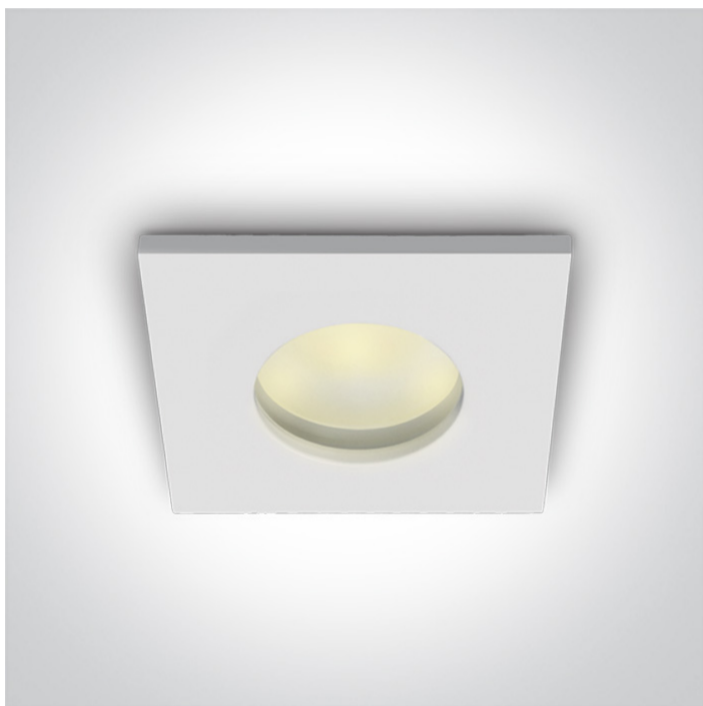

01 Recessed Spots Fixed > The Bathroom Range

50105R/W

IP44 Bathroom Recessed MR16 spot with GU5,3 lampholder.

Complies with standard EN60598-1 and any other specific standards.

Downloads

Dimensions

Gallery

Physical Specification

Product Type

Item Group

Family

Order Code

Colour

Material

Shape

Gear

01 Recessed Spots Fixed

The Bathroom Range

50105R/W

White

Die Cast

Rectangular

Length	85mm
Width	85mm
Height	50mm
Cutout Hole Diameter	70mm
Recessed Ceiling	Yes
Depth Required	100mm
Indoor	Yes
Adjustable	No