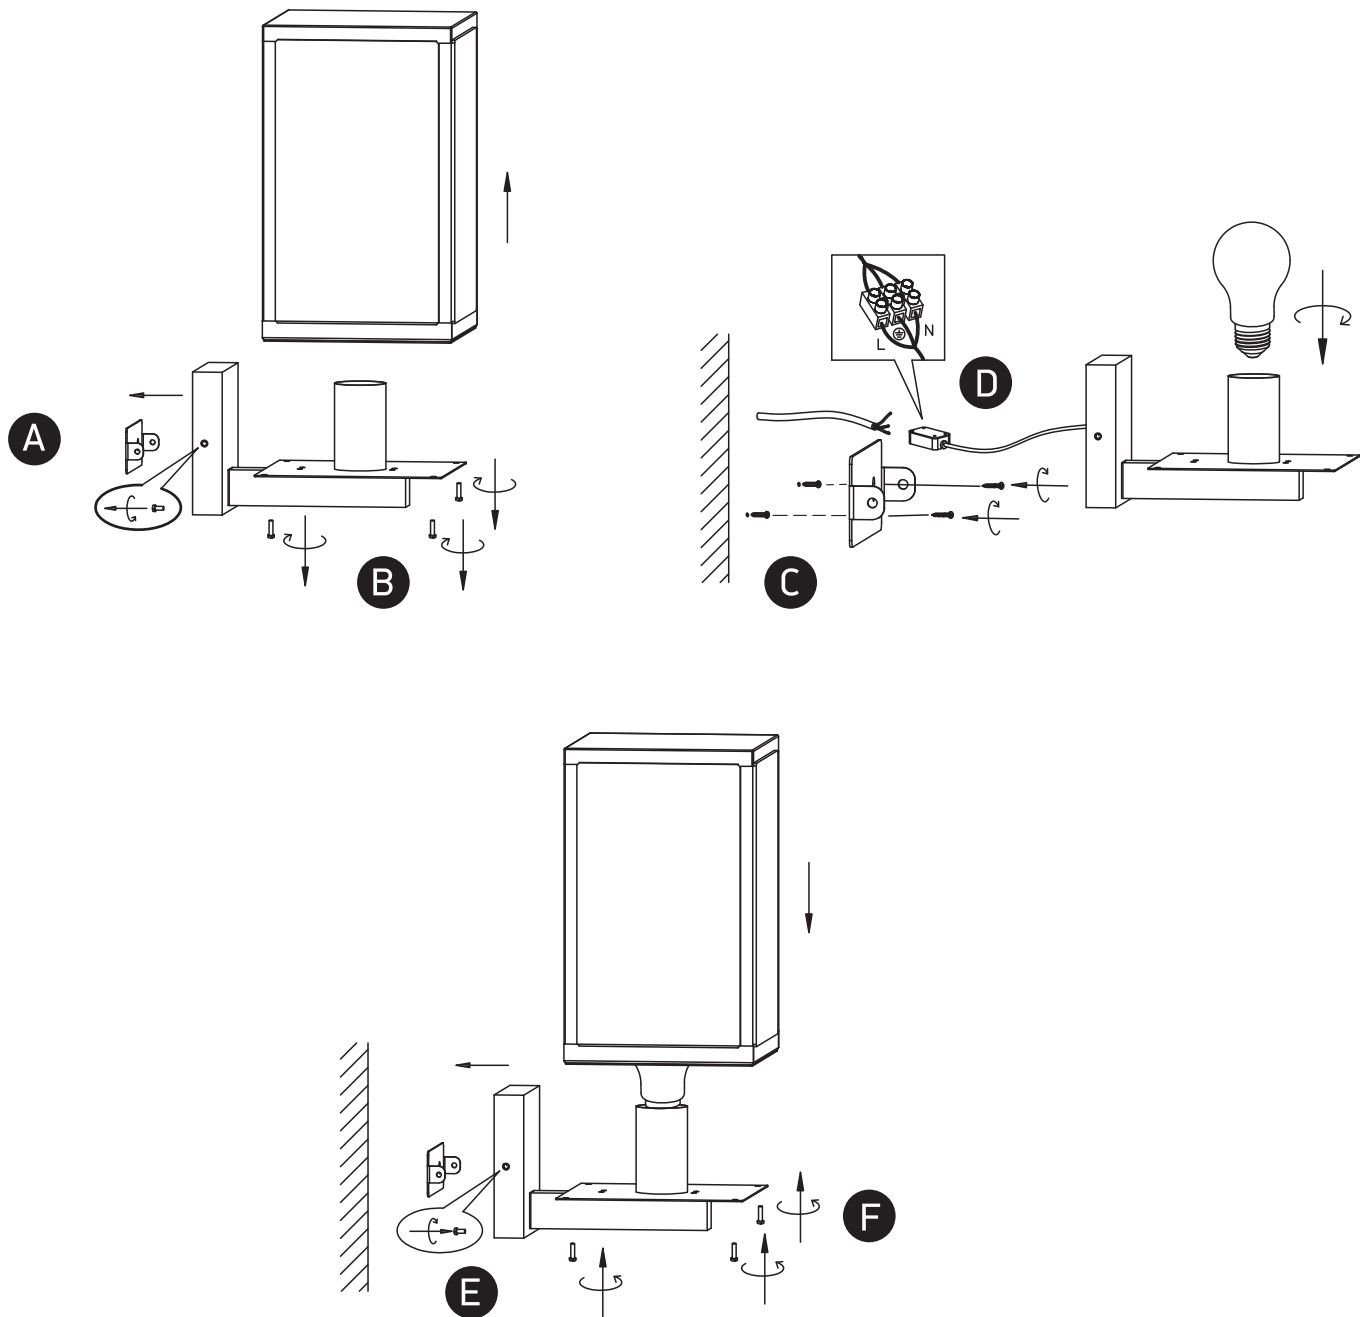

INSTALLATION MANUAL

67406C

100-240V | E27 | 40W | IP43 | Stainless steel 201 + glass

Warnings:

1. Make sure that the product is installed properly before connecting to electricity.
2. Do not cover the fitting.
3. Maintenance and installation should only be carried out by a professional electrician.