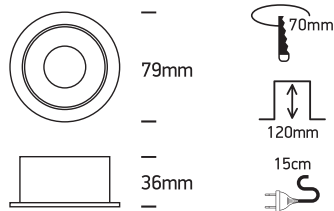

INSTALLATION MANUAL

11105M

100-240V | MR16 | GU10 | 10W | IP20 | Aluminium body + plastic reflector | Adjustable

one
LIGHT

Warnings:

1. Make sure that the product is installed properly before connecting to electricity.
2. Do not cover the fitting.
3. Maintenance and installation should only be carried out by a professional electrician.