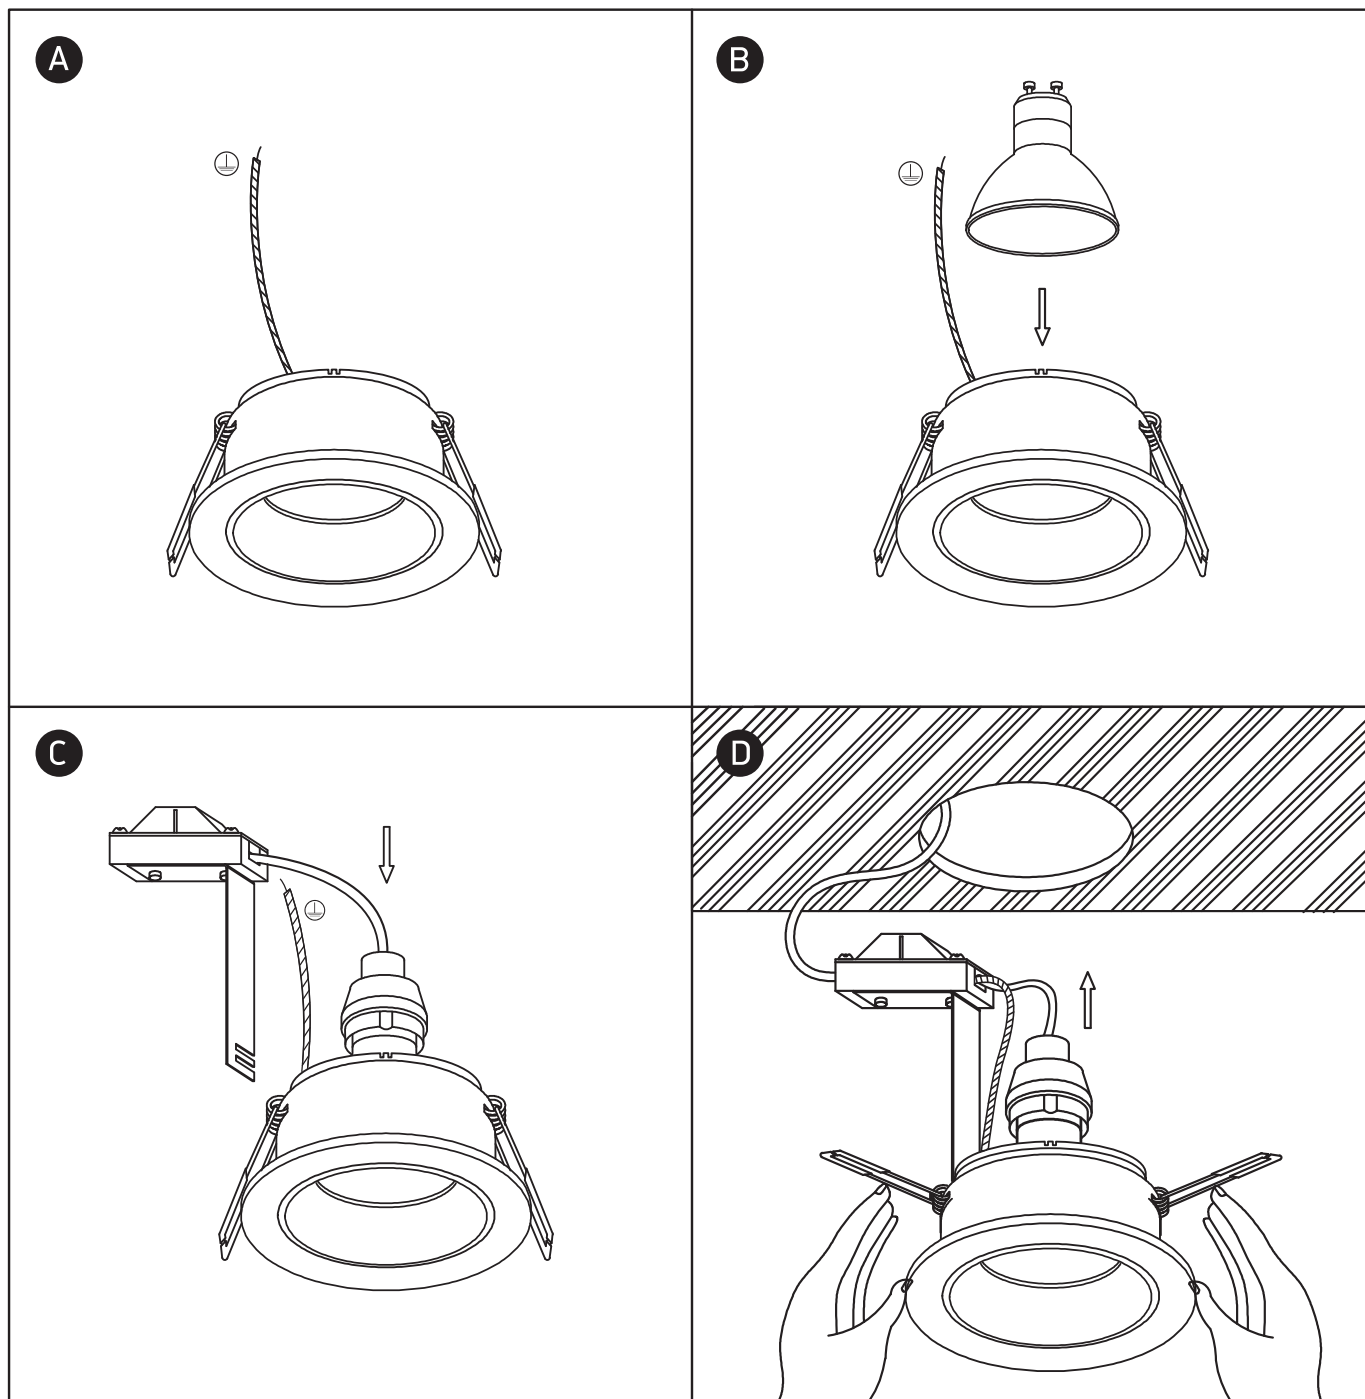

INSTALLATION MANUAL

11105M

100-240V | MR16 | GU10 | 10W | IP20 | Aluminium body + plastic reflector | Adjustable

one
LIGHT

Warnings:

1. Make sure that the product is installed properly before connecting to electricity.
2. Do not cover the fitting.
3. Maintenance and installation should only be carried out by a professional electrician.