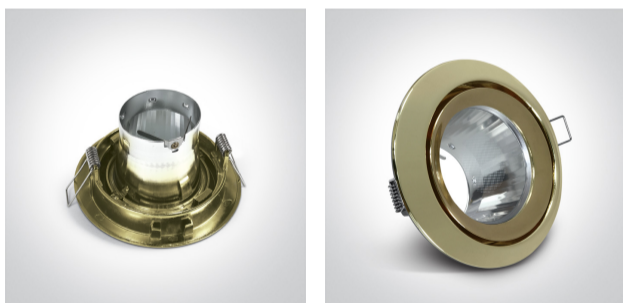

## 10105CJ/BS/5

Recessed Dark light MR16 spot with GU5.3 lampholder.

Complies with standard EN60598-1 and any other specific standards.

### Physical Specification

Product Type	Fitting
Item Group	01 Recessed Spots Fixed
Family	The Bathroom Range
Order Code	10105CJ/BS/5
Colour	Brass
Material	Die Cast
Shape	Circular

Height	65mm
Diameter	118mm
Cutout Hole Diameter	102mm
Recessed Ceiling	Yes
Depth Required	120mm
Indoor	Yes
Adjustable	No