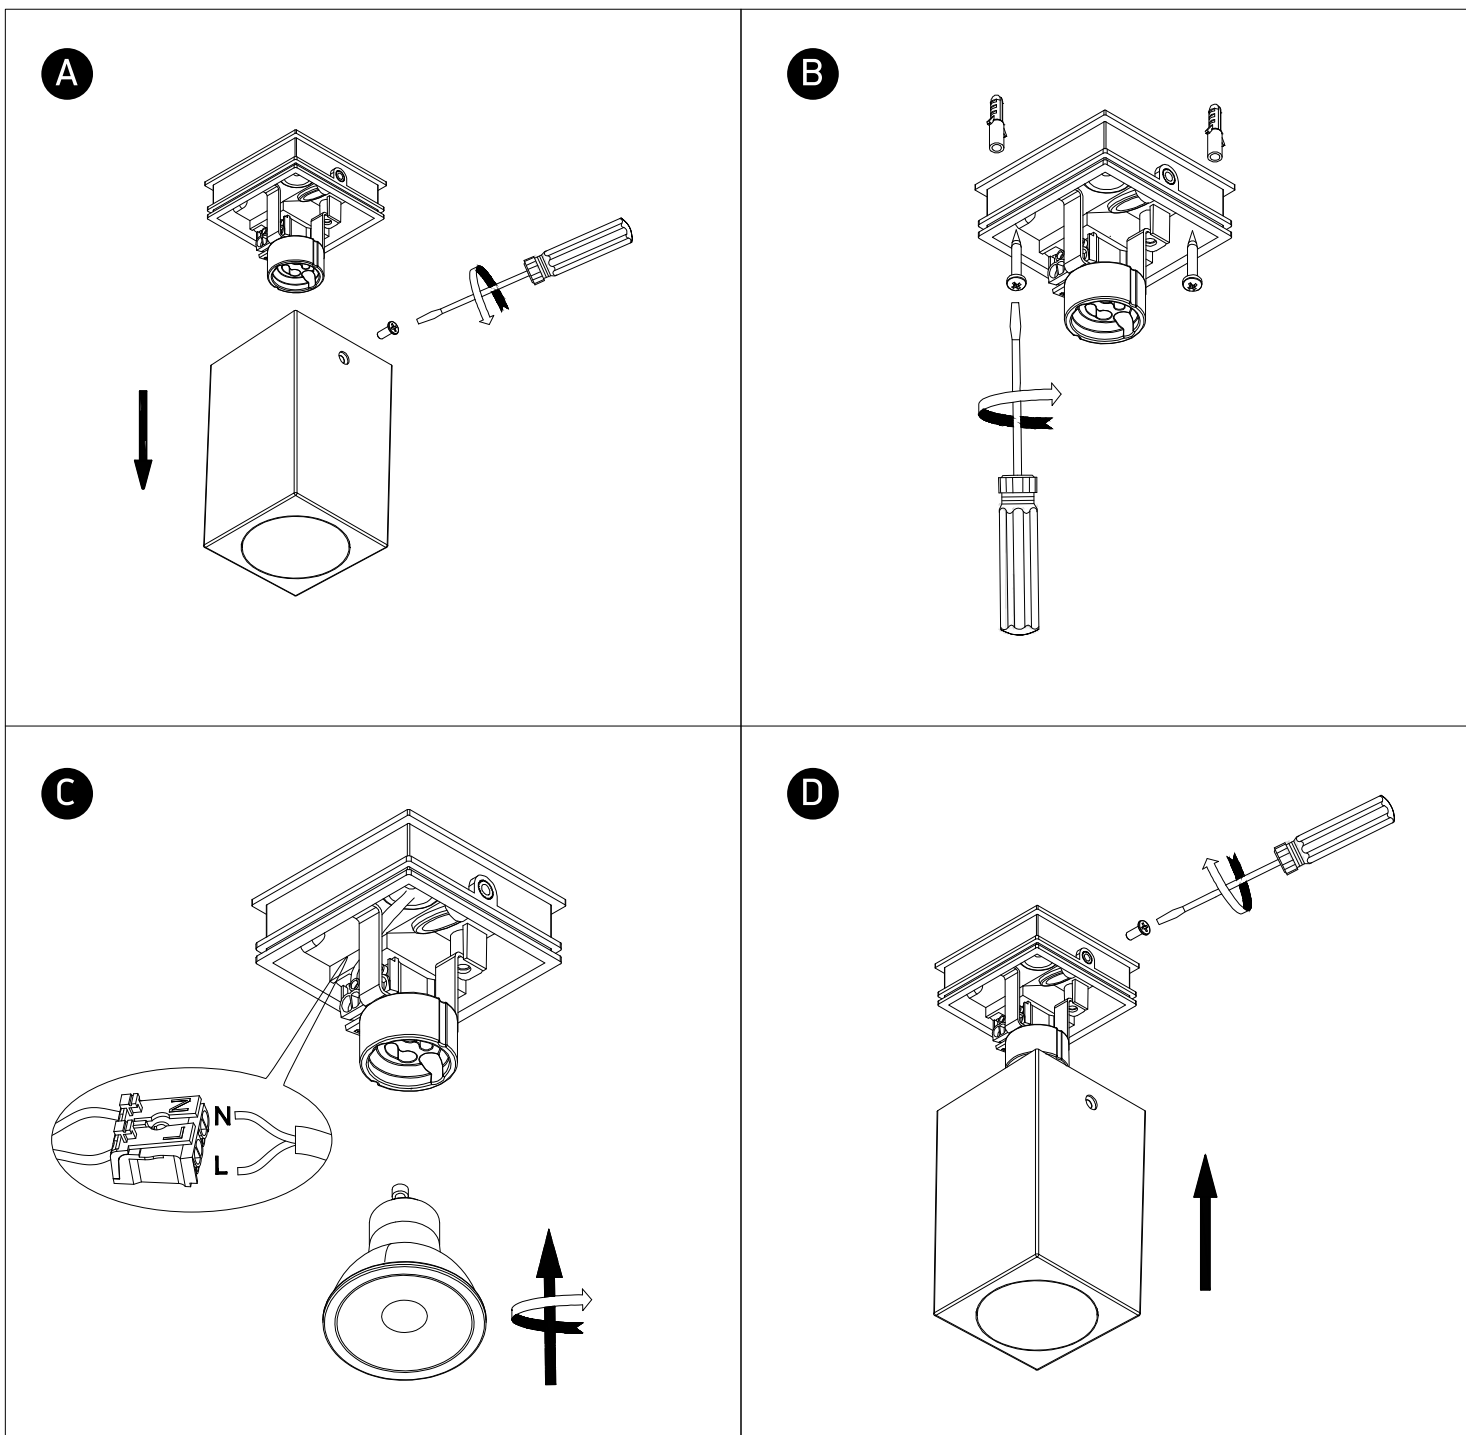

INSTALLATION MANUAL

67142D

100-240V | MR16 | GU10 | 6W | IP65 | ABS + PC

Warnings:

1. Make sure that the product is installed properly before connecting to electricity.
2. Do not cover the fitting.
3. Maintenance and installation should only be carried out by a professional electrician.