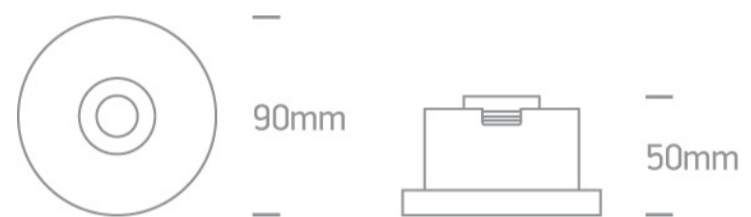

02 Recessed Spots Fixed LED>The Stone Look Recessed

10104M/W

4,5W Stone look Recessed LED spot.

Complete with 350mA driver.

Complies with standard EN60598-1 and any other specific standards.

Downloads

Dimensions

Gallery

Physical Specification

Product Type	Fitting
Item Group	02 Recessed Spots Fixed LED
Family	The Stone Look Recessed
Order Code	10104M/W
Colour	Stone
Material	Cement
Shape	Circular

Height	50mm
Diameter	90mm
Cutout Hole Diameter	72mm
Recessed Ceiling	Yes
Depth Required	70mm
Indoor	Yes