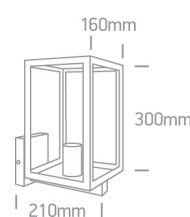

20 Garden & Underwater>The Romantic Outdoor Range

**67406C/B**

12W E27 Stainless steel 201 + tempered glass

Complies with standard EN60598-1 and any other specific standards.

Downloads

Dimensions

Physical Specification

Item Group	20 Garden & Underwater
Family	The Romantic Outdoor Range
Order Code	67406C/B
Colour	Black
Material	Stainless Steel 201
Diffuser Material	Glass
Shape	Rectangular
Length	160mm
Width	330mm
Height	100mm
Recessed wall	Yes
Indoor	Yes