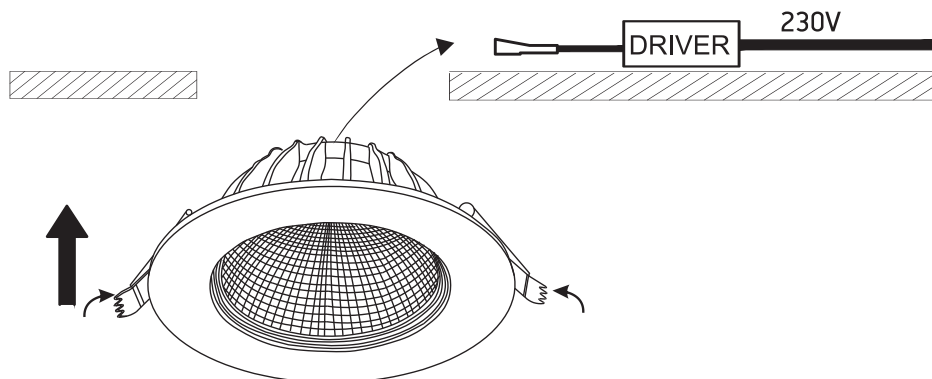

# INSTALLATION MANUAL

10120C

ecodownlight

180mm

100mm

230V | 20W | IP20 | Aluminium

Complete with LED driver

65mm

160mm

one  
LIGHT

A

CUTOUT HOLE: 160mm

B

C