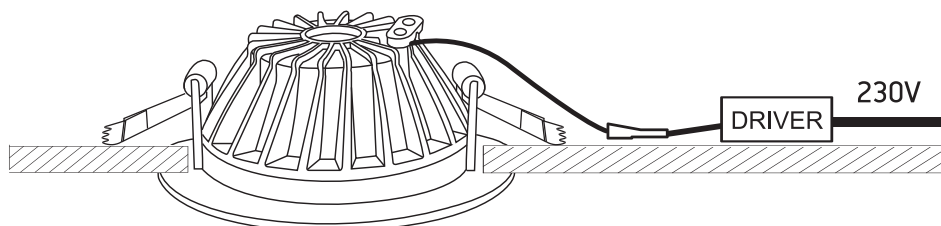

# INSTALLATION MANUAL

10120C

ecodownlight

180mm

100mm

230V | 20W | IP20 | Aluminium

Complete with LED driver

65mm

160mm

one  
LIGHT

A

CUTOUT HOLE: 160mm

B

C