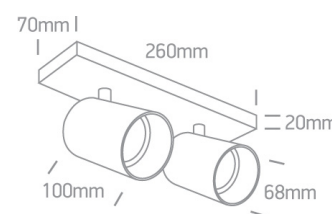

12 Wall & Ceiling > The Retro GU10 Spots

65205N/MG

2x10W Retro surface wall and ceiling decorative MR16 GU10 Spot.

Complies with standard EN60598-1 and any other specific standards.

Downloads

Dimensions

Physical Specification

| | |
|-----------------|----------------------|
| Item Group | 12 Wall & Ceiling |
| Family | The Retro GU10 Spots |
| Order Code | 65205N/MG |
| Colour | Metal Grey |
| Material | Aluminium |
| Shape | Rectangular |
| Length | 260mm |
| Width | 70mm |
| Height | 20mm |
| Surface Ceiling | Yes |
| Surface Wall | Yes |
| Indoor | Yes |

Adjustable

2 Directions

Electrical Characteristics

Gear

No

Fitting + Driver

Input Voltage

100-240V

30,5cm

Box Width

12,5cm

Box Height

8,5cm

Box Weight

1,020kg

Pcs/Carton